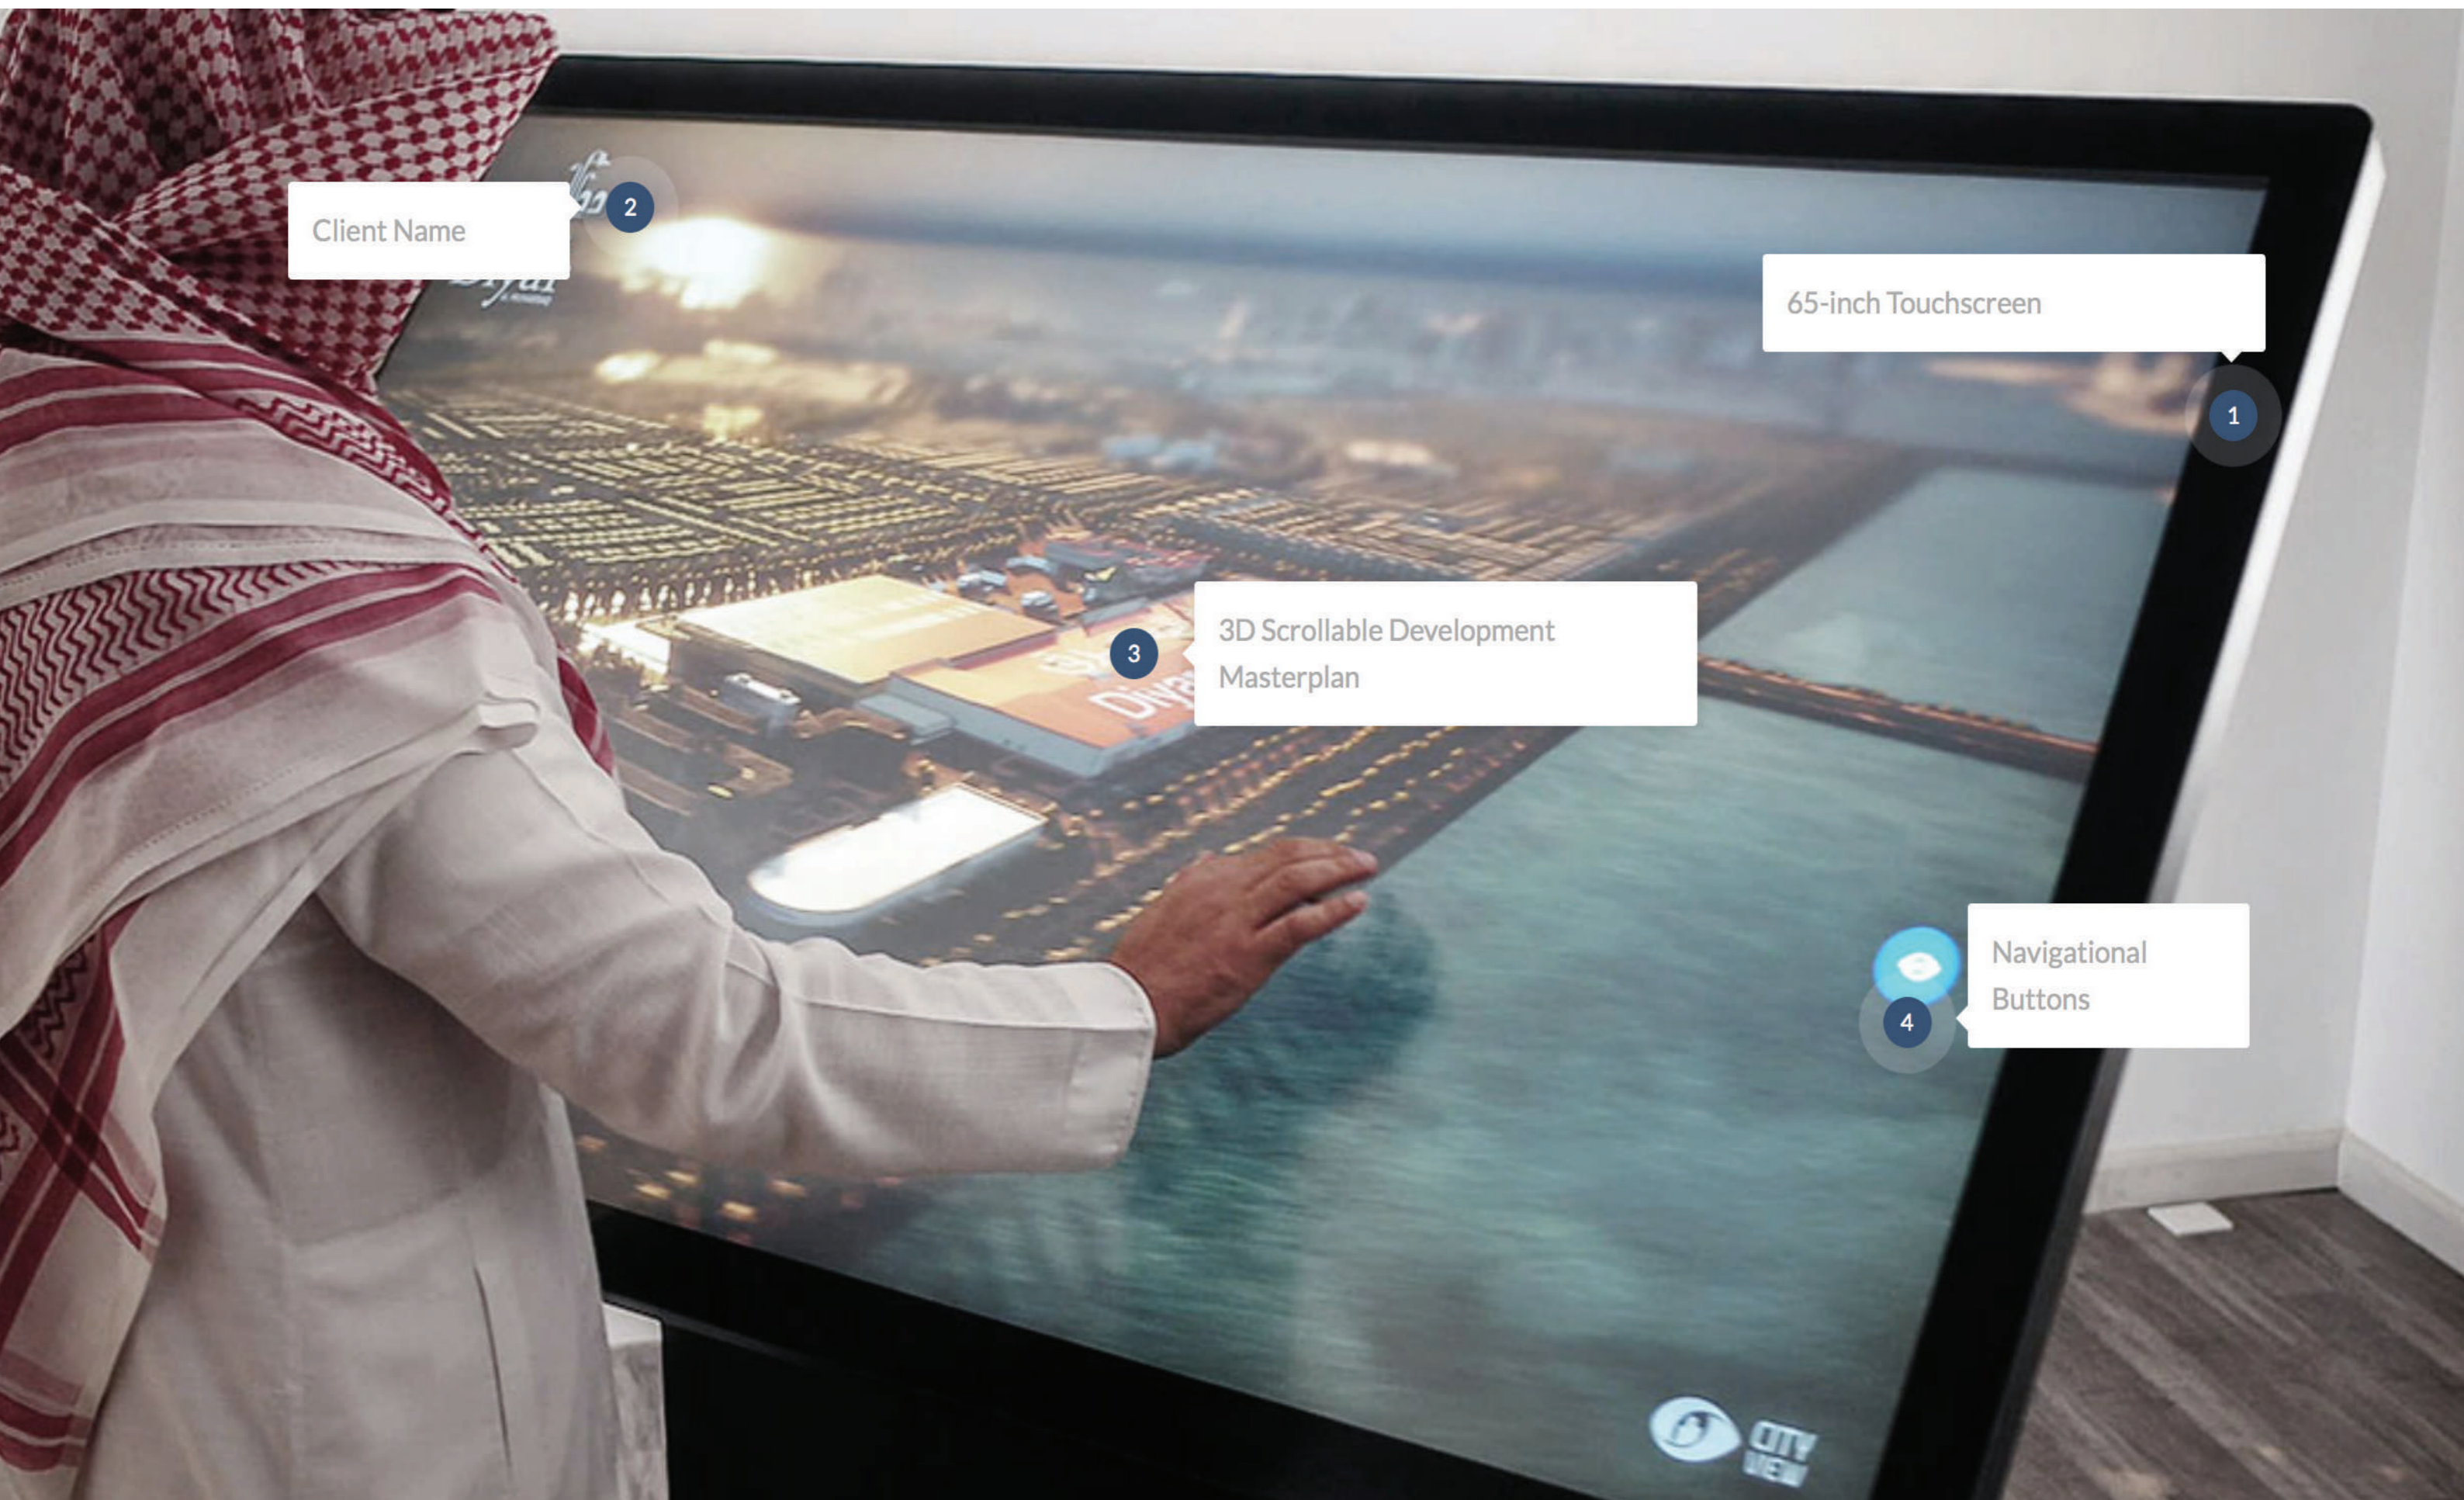

Client Name

2

65-inch Touchscreen

1

3D Scrollable Development Masterplan

3

Navigational Buttons

4