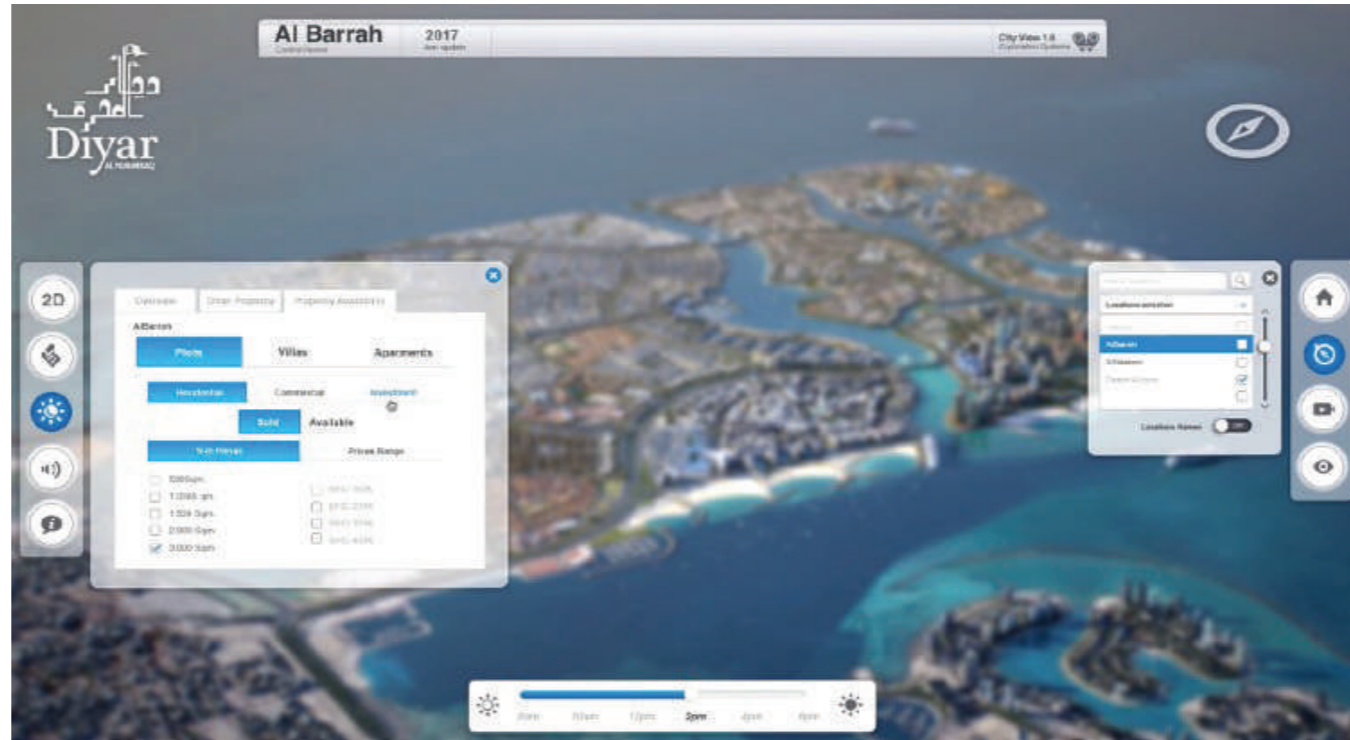

## 1 1 -CITYVIEW-TOUCH®

WITH ITS 65" DISPLAY, OUR CITYVIEW-TOUCH IS SURE TO MAKE AN IMPRESSION, AND THAT'S BEFORE YOUR CLIENTS STARTS TO ENJOY THE SILKY SMOOTH OVERVIEW OF YOUR LATEST DEVELOPMENT. CITYVIEW-TOUCH IS PERFECT FOR SHOWING YOUR WORK ON A BIG SCREEN, WITH A TOUCH-SENSITIVE DISPLAY THAT IS SO INTUITIVE TO USE THAT A CHILD COULD MASTER IT. CITYVIEW-TOUCH GIVES YOUR CLIENTS THE FREEDOM TO FLY OVER YOUR DEVELOPMENT TAKING IN THE SCOPE, BUT THEN ZOOM IN FOR CLOSER DETAIL. ON-SCREEN TOOLS ALLOW THE USER TO FIND DISTRICTS, IMPORTANT FEATURES AND FACILITIES WITH EASE, ALLOWING THEM TO FIND PROPERTIES IN PROXIMITY TO SCHOOLS, SHOPS OR SPORTS CENTRES.

CITYVIEW-TOUCH IS FULLY CONNECTED TO A COMPREHENSIVE BACKEND SYSTEM, DISPLAYING ONLY PROPERTIES THAT ARE STILL AVAILABLE FOR PURCHASE IN YOUR DEVELOPMENT AND TRACKING POINTS OF INTEREST - SHOWING YOU WHAT IS SOUGHT AFTER AND WHAT IS LESS IMPORTANT TO YOUR CLIENTS, ALLOWING FOR BETTER FUTURE DEVELOPMENTS WHERE THE IMPORTANT IS CONSERVED, THE UNIMPORTANT REJECTED.

Client Name

2

65-inch Touchscreen

1

3D Scrollable Development Masterplan

3

Navigational Buttons

4